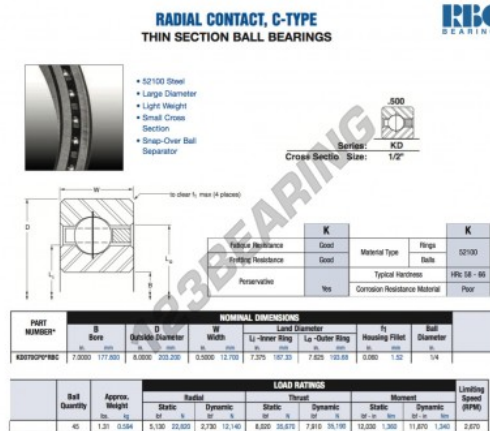

Deep groove ball bearing single row KD070-CP0-RBC - KD070-CP0-RBC

<https://www.123bearing.co.uk/bearing-housing/deep-groove-bearing/single-row/kd070-cp0-rbc>

PRODUCT FEATURES

Brand	RBC
N° Ean13	3663952534367
Inside diameter	177.8 mm
Outside diameter	203.2 mm
Thickness	12.7 mm
Weight	594 g
Packaging	1