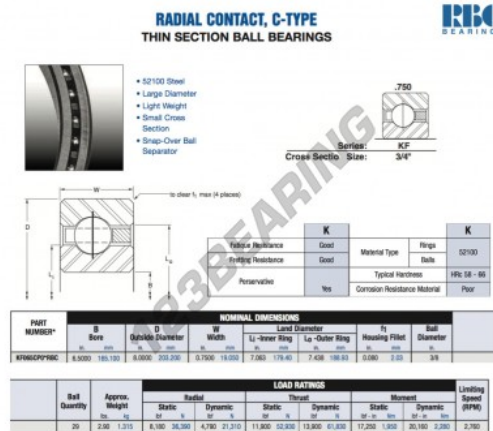

Deep groove ball bearing single row KF065-CP0-RBC - KF065-CP0-RBC

<https://www.123bearing.co.uk/bearing-housing/deep-groove-bearing/single-row/kf065-cp0-rbc>

PRODUCT FEATURES

Brand	RBC
N° Ean13	3663952534312
Inside diameter	165.1 mm
Outside diameter	203.2 mm
Thickness	19.05 mm
Weight	1315 g
Packaging	1