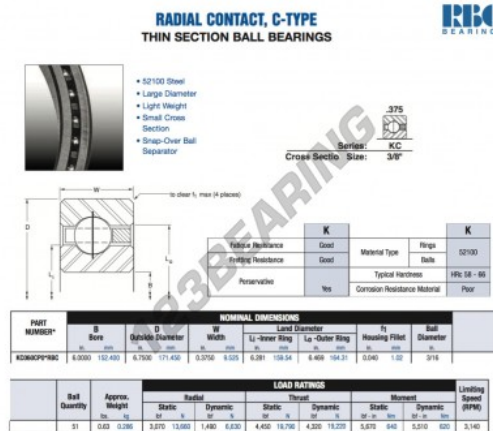

Deep groove ball bearing single row KC060-CP0-RBC - KC060-CP0-RBC

<https://www.123bearing.co.uk/bearing-housing/deep-groove-bearing/single-row/kc060-cp0-rbc>

PRODUCT FEATURES

Brand	RBC
N° Ean13	3663952534244
Inside diameter	152.4 mm
Outside diameter	171.45 mm
Thickness	9.525 mm
Weight	286 g
Packaging	1