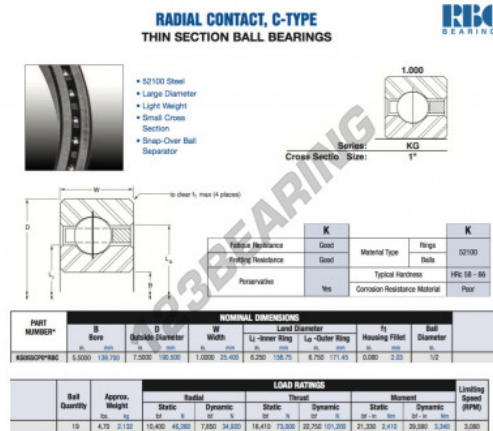

Deep groove ball bearing single row KG055-CP0-RBC - KG055-CP0-RBC

<https://www.123bearing.co.uk/bearing-housing/deep-groove-bearing/single-row/kg055-cp0-rbc>

PRODUCT FEATURES

Brand	RBC
N° Ean13	3663952534213
Inside diameter	139.7 mm
Outside diameter	190.5 mm
Thickness	25.4 mm
Weight	2132 g
Packaging	1