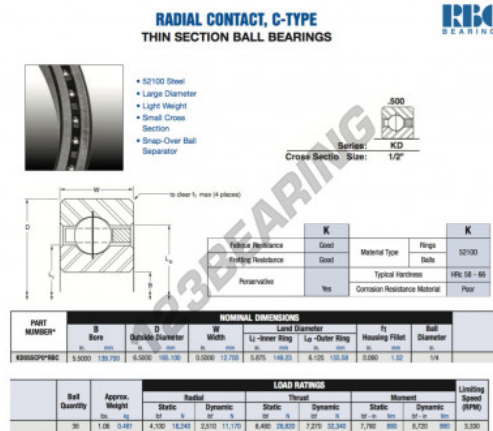

Deep groove ball bearing single row KD055-CP0-RBC - KD055-CP0-RBC

<https://www.123bearing.co.uk/bearing-housing/deep-groove-bearing/single-row/kd055-cp0-rbc>

PRODUCT FEATURES

Brand	RBC
N° Ean13	3663952534190
Inside diameter	139.7 mm
Outside diameter	165.1 mm
Thickness	12.7 mm
Weight	481 g
Packaging	1