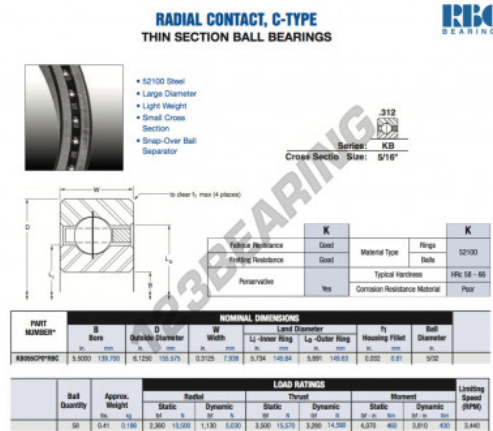

Deep groove ball bearing single row KB055-CP0-RBC - KB055-CP0-RBC

<https://www.123bearing.co.uk/bearing-housing/deep-groove-bearing/single-row/kb055-cp0-rbc>

PRODUCT FEATURES

Brand	RBC
N° Ean13	3663952534176
Inside diameter	139.7 mm
Outside diameter	155.575 mm
Thickness	7.938 mm
Weight	186 g
Packaging	1