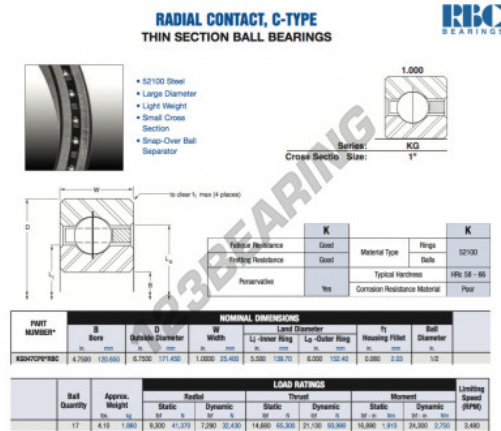

Deep groove ball bearing single row KG047-CP0-RBC - KG047-CP0-RBC

<https://www.123bearing.co.uk/bearing-housing/deep-groove-bearing/single-row/kg047-cp0-rbc>

PRODUCT FEATURES

Brand	RBC
N° Ean13	3663952534091
Inside diameter	120.65 mm
Outside diameter	171.45 mm
Thickness	25.4 mm
Weight	1860 g
Packaging	1