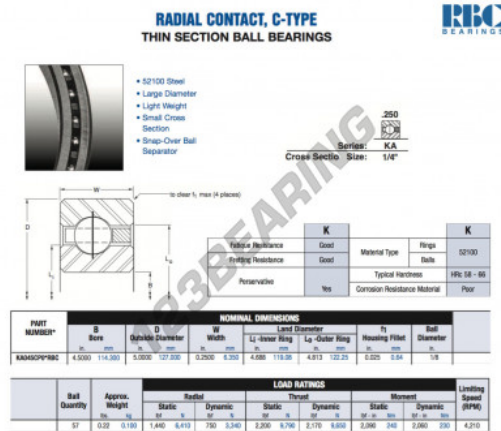

## Deep groove ball bearing single row KA045-CP0-RBC - KA045-CP0-RBC

<https://www.123bearing.co.uk/bearing-housing/deep-groove-bearing/single-row/ka045-cp0-rbc>

### PRODUCT FEATURES

Brand	RBC
N° Ean13	3663952533988
Inside diameter	114.3 mm
Outside diameter	127 mm
Thickness	6.35 mm
Weight	100 g
Packaging	-

[contact@123bearing.co.uk](mailto:contact@123bearing.co.uk)