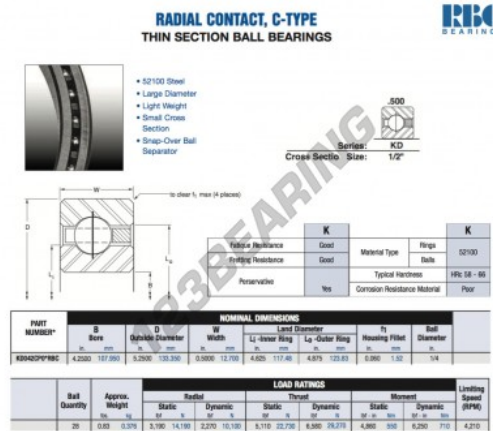

## Deep groove ball bearing single row KD042-CP0-RBC - KD042-CP0-RBC

<https://www.123bearing.co.uk/bearing-housing/deep-groove-bearing/single-row/kd042-cp0-rbc>

### PRODUCT FEATURES

Brand	RBC
N° Ean13	3663952533957
Inside diameter	107.95 mm
Inside diameter	4 1/4" inch
Outside diameter	133.35 mm
Outside diameter	5 1/4" inch
Thickness	12.7 mm
Thickness	1/2" inch
Weight	376 g
Packaging	1