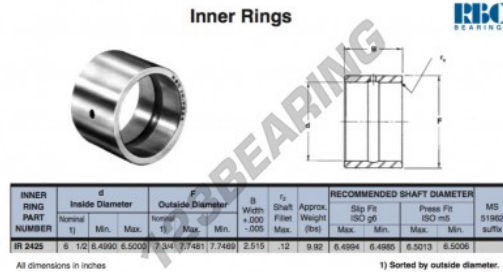

Inner ring IR2425-RBC - IR2425-RBC

<https://www.123bearing.co.uk/bearing-housing/needle-roller-bearing/inner-ring/ir2425-rbc>

PRODUCT FEATURES

Brand	RBC
N° Ean13	3663952533414
Inside diameter	165.1 mm
Inside diameter	6 1/2" inch
Outside diameter	196.85 mm
Outside diameter	7 3/4" inch
Thickness	63.881 mm
Thickness	2.515" inch
Type	IR
Weight	4500 g
Packaging	1