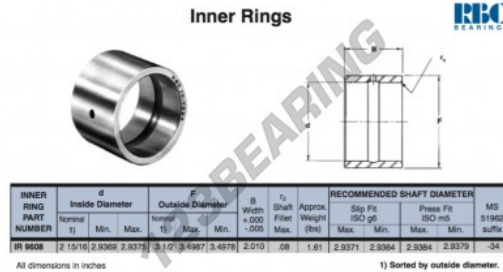

Inner ring IR9608-RBC - IR9608-RBC

<https://www.123bearing.co.uk/bearing-housing/needle-roller-bearing/inner-ring/ir9608-rbc>

PRODUCT FEATURES

Brand	RBC
N° Ean13	3663952533117
Inside diameter	74.613 mm
Outside diameter	88.9 mm
Thickness	51.054 mm
Type	IR
Weight	730 g
Packaging	1