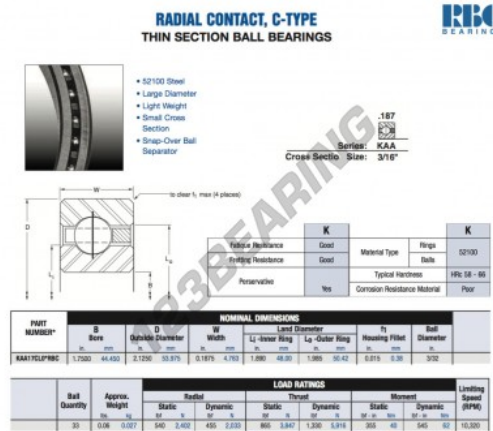

Deep groove ball bearing single row KAA17-CL0-RBC - KAA17-CL0-RBC

<https://www.123bearing.co.uk/bearing-housing/deep-groove-bearing/single-row/kaa17-cl0-rbc>

PRODUCT FEATURES

Brand	RBC
N° Ean13	3616060507082
Inside diameter	44.45 mm
Outside diameter	53.975 mm
Thickness	4.763 mm
Weight	27 g
Packaging	1