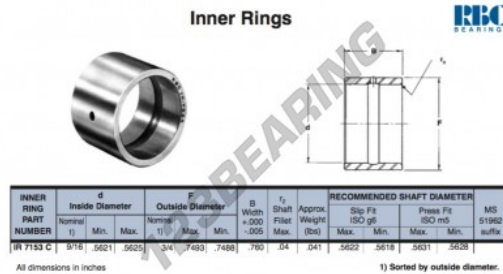

Inner ring IR7153-C-RBC - IR7153-C-RBC

<https://www.123bearing.co.uk/bearing-housing/needle-roller-bearing/inner-ring/ir7153-c-rbc>

INNER RING PART NUMBER	d Inside Diameter			F Outside Diameter			B Width x.000 +0.05	r1 Shaft Fillet Max.	Approx. Weight (lbs)	RECOMMENDED SHAFT DIAMETER				
	Normal	Min.	Max.	Normal	Min.	Max.				Slip Fit ISO g6	Press Fit ISO m5		MS 51962 suffix	
IR 7153 C	5/16	.5621	.5625	3/4	.7493	.7498	.780	.04	.041	.5622	.5618	.5631	.5628	

All dimensions in inches

1) Sorted by outside diameter.

PRODUCT FEATURES

Brand	RBC
N° Ean13	3663952531946
Inside diameter	14.288 mm
Outside diameter	19.05 mm
Thickness	19.304 mm
Type	IR
Weight	19 g
Packaging	1