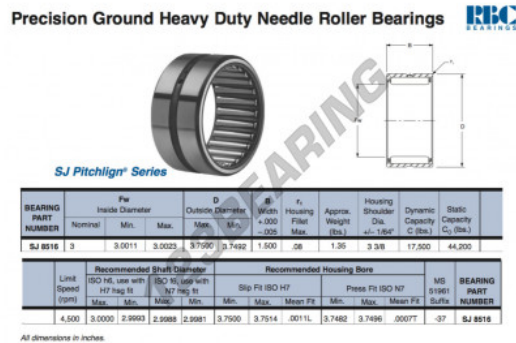

Drawn cup roller bearing SJ8516-RBC - SJ8516-RBC

<https://www.123bearing.co.uk/bearing-housing/needle-roller-bearing/drawn-cup/sj8516-rbc>

PRODUCT FEATURES

Brand	RBC
N° Ean13	3663952531939
Inside diameter	76.2 mm
Inside diameter	3" inch
Outside diameter	95.25 mm
Outside diameter	3 3/4" inch
Thickness	38.1 mm
Thickness	1 1/2" inch
Weight	612 g
Packaging	1
Standard	No standard