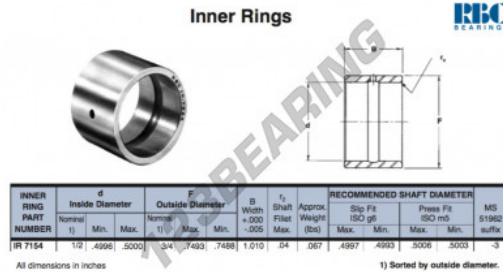

Inner ring IR7154-RBC - IR7154-RBC

<https://www.123bearing.co.uk/bearing-housing/needle-roller-bearing/inner-ring/ir7154-rbc>

INNER RING PART NUMBER	d Inside Diameter			F Outside Diameter			B Width +0.000 -0.025	r1 Shaft Fillet Max.	Approx. Weight (lbs)	RECOMMENDED SHAFT DIAMETER				
	Normal	Min.	Max.	Normal	Min.	Max.				Slip Fit ISO g6	Press Fit ISO m5		MS 51962 shaft	
IR 7154	.12	.4294	.5000	.34	.7433	.7428	1.010	.04	.067	4.997	4.993	5.005	5.003	-3

All dimensions in inches 1) Sorted by outside diameter.

PRODUCT FEATURES

Brand	RBC
N° Ean13	3663952531915
Inside diameter	12.7 mm
Outside diameter	19.05 mm
Thickness	25.654 mm
Type	IR
Weight	30 g
Packaging	1