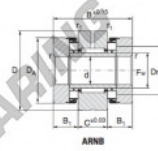

Shaft d mm	Designation				d mm	D mm	F _w mm	D _a mm	D _m mm	B mm	C mm	B ₁ mm	r mm	f ₁ mm
	AXNB	ARNB series 1	ARNB series 2	ARNB series 3										
35				35 85	35	85	45	73	57.7	66	20	23	1.3	0.85

Load Ratings kN				Speed rating min-1	Preload 1) N	Rotation 2) torque Nm	Rigidity K 3) N/mm	Weight kg	Designation
radial		axial							
Dyn. C	Stat. Co	Dyn. C	Stat. Co						
34.5	67.0	86.000	228.0	4.300	5.250	2.900	1.500	1.642	ARNB 35 85

1) 6% of dynamic axial load - 2) with axial load equal to preload - 3) rigidity of a single thrust bearing with load equal to preload

PRODUCT FEATURES

Brand	NADELLA
N° Ean13	3663952530444
Inside diameter	35 mm
Outside diameter	73 mm
Thickness	66 mm
Weight	1642 g
Packaging	-