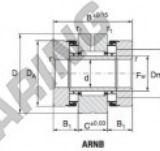

Shaft d mm	Designation				d mm	D mm	F <sub>w</sub> mm	D <sub>a</sub> mm	D <sub>m</sub> mm	B mm	C mm	B <sub>1</sub> mm	r min.	f <sub>1</sub> min.
	AXNB	ARNB series 1	ARNB series 2	ARNB series 3										
20		20 52			20	52	25	42	32.5	46	16	15	0.85	0.85

## PRODUCT FEATURES

Brand	NADELLA
N° Ean13	3663952530314
Inside diameter	20 mm
Outside diameter	42 mm
Thickness	46 mm
Weight	418 g
Packaging	-

[contact@123bearing.co.uk](mailto:contact@123bearing.co.uk)