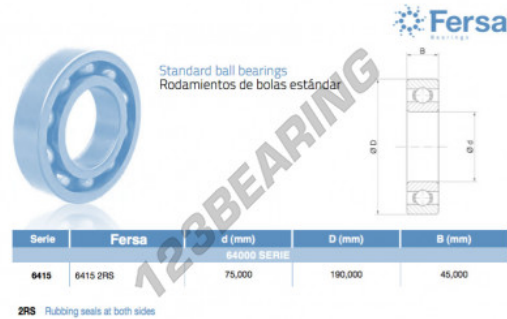

Deep groove ball bearing single row 6415-2RS-ASFERSA - 6415-2RS-ASFERSA

<https://www.123bearing.co.uk/bearing-housing/deep-groove-bearing/single-row/6415-2rs-asfersa>

PRODUCT FEATURES

Brand	ASFERSA
N° Ean13	3616060472328
Inside diameter	75 mm
Sealing	Seal on both sides
Outside diameter	190 mm
Thickness	45 mm
Packaging	1