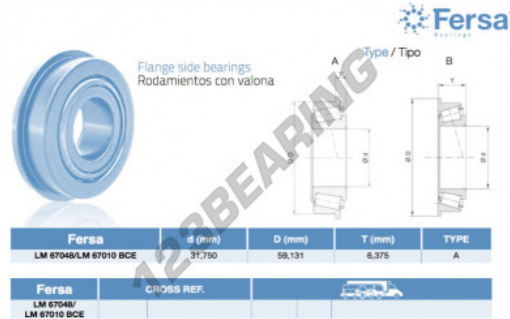

Tapered roller bearing LM67048-LM67010BCE-ASFERSA - LM67048-LM67010BCE-ASFERSA

<https://www.123bearing.co.uk/bearing-housing/roller-bearing/tapered/lm67048-lm67010bce-asfersa>

PRODUCT FEATURES

Brand	ASFERSA
N° Ean13	3663952523873
Inside diameter	31.75 mm
Outside diameter	59.131 mm
Thickness	6.375 mm
Packaging	1