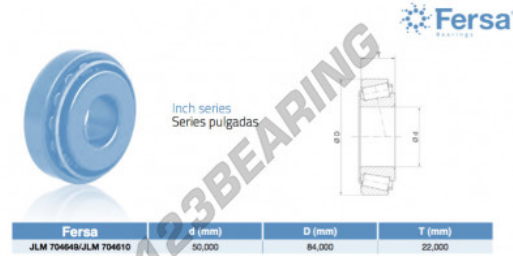

## Tapered roller bearing

# JLM704649-JLM704610-ASFERSA - JLM704649-JLM704610-ASFERSA

<https://www.123bearing.co.uk/bearing-housing/roller-bearing/tapered/jlm704649-jlm704610-asfersa>

## PRODUCT FEATURES

Brand	ASFERSA
N° Ean13	3663952522159
Inside diameter	50 mm
Inside diameter	1.969" inch
Outside diameter	84 mm
Outside diameter	3.307" inch
Thickness	22 mm
Thickness	0.866" inch
Packaging	1