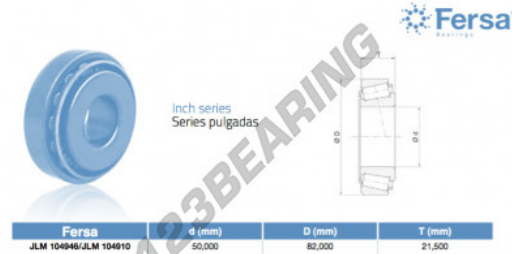

Tapered roller bearing JLM104946-JLM104910-ASFERSA - JLM104946-JLM104910-ASFERSA

<https://www.123bearing.co.uk/bearing-housing/roller-bearing/tapered/jlm104946-jlm104910-asfersa>

PRODUCT FEATURES

Brand	ASFERSA
N° Ean13	3663952521671
Inside diameter	50 mm
Inside diameter	1.969" inch
Outside diameter	82 mm
Outside diameter	3.228" inch
Thickness	21.5 mm
Thickness	0.846" inch
Packaging	1