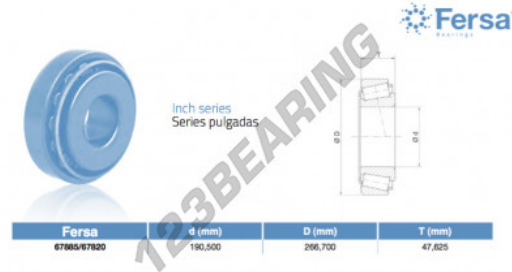

## Tapered roller bearing 67885-67820-ASFERSA - 67885-67820-ASFERSA

<https://www.123bearing.co.uk/bearing-housing/roller-bearing/tapered/67885-67820-asfersa>

### PRODUCT FEATURES

Brand	ASFERSA
N° Ean13	3663952521305
Inside diameter	190.5 mm
Outside diameter	266.7 mm
Thickness	47.625 mm
Packaging	1

[contact@123bearing.co.uk](mailto:contact@123bearing.co.uk)

02038 087 274