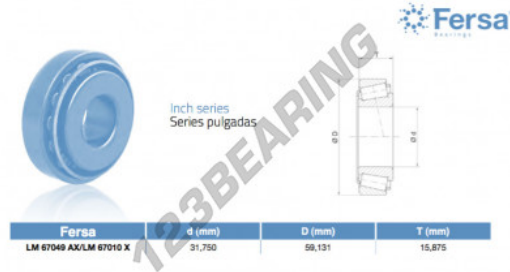

Tapered roller bearing

LM67049AX-LM67010X-ASFERSA - LM67049AX-LM67010X-ASFERSA

<https://www.123bearing.co.uk/bearing-housing/roller-bearing/tapered/lm67049ax-lm67010x-asfersa>

PRODUCT FEATURES

Brand	ASFERSA
N° Ean13	3663952521282
Inside diameter	31.75 mm
Inside diameter	1 1/4" inch
Outside diameter	59.131 mm
Outside diameter	2.328" inch
Thickness	15.875 mm
Thickness	5/8" inch
Packaging	1