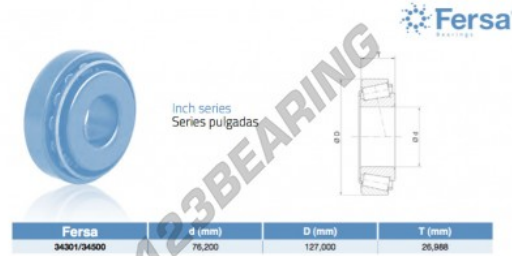

Tapered roller bearing
34301-34500-ASFERSA - 34301-34500-ASFERSA
<https://www.123bearing.co.uk/bearing-housing/roller-bearing/tapered/34301-34500-asfersa>

PRODUCT FEATURES

Brand	ASFERSA
N° Ean13	3663952520711
Inside diameter	76.2 mm
Inside diameter	3" inch
Outside diameter	127 mm
Outside diameter	5" inch
Thickness	26.988 mm
Thickness	1 1/16" inch
Packaging	1