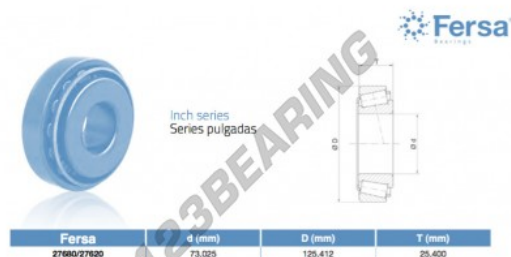

## Tapered roller bearing 27680-27620-ASFERSA - 27680-27620-ASFERSA

<https://www.123bearing.co.uk/bearing-housing/roller-bearing/tapered/27680-27620-asfersa>

### PRODUCT FEATURES

Brand	ASFERSA
N° Ean13	3663952520360
Inside diameter	73.025 mm
Inside diameter	2 7/8" inch
Outside diameter	125.412 mm
Outside diameter	4 15/16" inch
Thickness	25.4 mm
Thickness	1" inch
Packaging	1