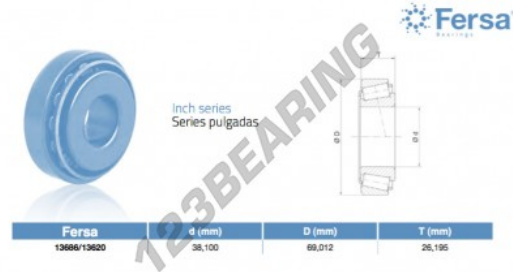

Tapered roller bearing
13686-13620-ASFERSA - 13686-13620-ASFERSA
<https://www.123bearing.co.uk/bearing-housing/roller-bearing/tapered/13686-13620-asfersa>

PRODUCT FEATURES

Brand	ASFERSA
N° Ean13	3663952519456
Inside diameter	38.1 mm
Outside diameter	69.012 mm
Thickness	26.195 mm
Packaging	1