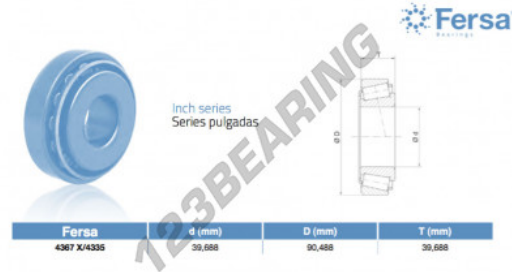

## Tapered roller bearing 4367X-4335-ASFERSA - 4367X-4335-ASFERSA

<https://www.123bearing.co.uk/bearing-housing/roller-bearing/tapered/4367x-4335-asfersa>

### PRODUCT FEATURES

Brand	ASFERSA
N° Ean13	3663952518879
Inside diameter	39.688 mm
Outside diameter	90.488 mm
Thickness	39.688 mm
Packaging	1

[contact@123bearing.co.uk](mailto:contact@123bearing.co.uk)