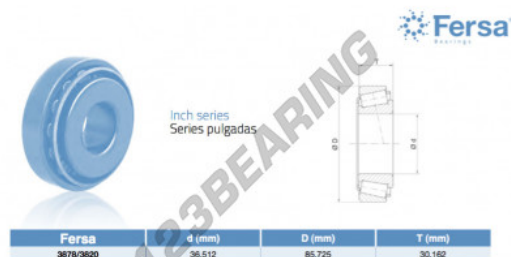

## Tapered roller bearing 3878-3820-ASFERSA - 3878-3820-ASFERSA

<https://www.123bearing.co.uk/bearing-housing/roller-bearing/tapered/3878-3820-asfersa>

### PRODUCT FEATURES

Brand	ASFERSA
N° Ean13	3663952518770
Inside diameter	36.512 mm
Outside diameter	85.725 mm
Thickness	30.162 mm
Weight	892 g
Packaging	1
Standard	No standard

[contact@123bearing.co.uk](mailto:contact@123bearing.co.uk)