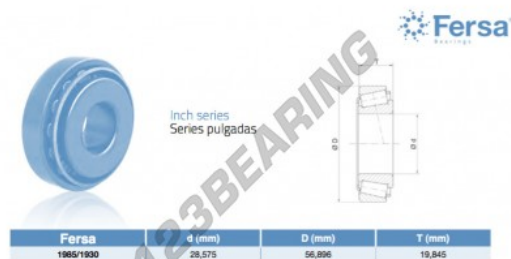

Tapered roller bearing 1985-1930-ASFERSA - 1985-1930-ASFERSA

<https://www.123bearing.co.uk/bearing-housing/roller-bearing/tapered/1985-1930-asfersa>

PRODUCT FEATURES

Brand	ASFERSA
N° Ean13	3663952518367
Inside diameter	28.575 mm
Inside diameter	1 1/8" inch
Outside diameter	56.896 mm
Outside diameter	2.24" inch
Thickness	19.845 mm
Thickness	0.781" inch
Packaging	1