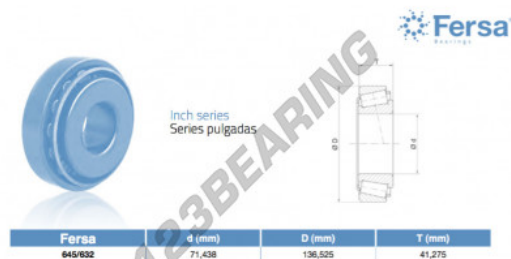

Tapered roller bearing 645-632-ASFERSA - 645-632-ASFERSA

<https://www.123bearing.co.uk/bearing-housing/roller-bearing/tapered/645-632-asfersa>

PRODUCT FEATURES

Brand	ASFERSA
N° Ean13	3663952518183
Inside diameter	71.438 mm
Outside diameter	136.525 mm
Thickness	41.275 mm
Packaging	1