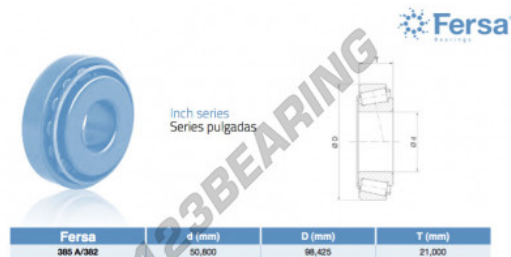

Tapered roller bearing 385A-382-ASFERSA - 385A-382-ASFERSA

<https://www.123bearing.co.uk/bearing-housing/roller-bearing/tapered/385a-382-asfersa>

PRODUCT FEATURES

Brand	ASFERSA
N° Ean13	3616060472014
Inside diameter	50.8 mm
Inside diameter	2" inch
Outside diameter	98.425 mm
Outside diameter	3 7/8" inch
Thickness	21 mm
Thickness	0.827" inch
Packaging	1