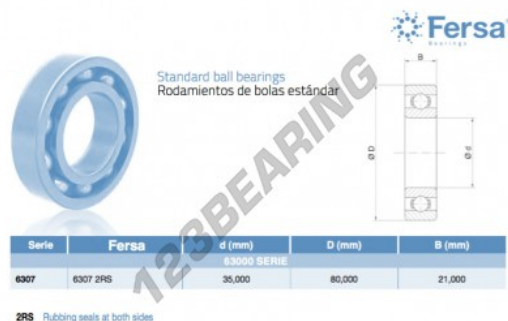

Deep groove ball bearing single row 6307-2RS-ASFERSA - 6307-2RS-ASFERSA

<https://www.123bearing.co.uk/bearing-housing/deep-groove-bearing/single-row/6307-2rs-asfersa>

PRODUCT FEATURES

| | |
|------------------|--------------------|
| Brand | ASFERSA |
| N° Ean13 | 3616060470713 |
| Inside diameter | 35 mm |
| Sealing | Seal on both sides |
| Outside diameter | 80 mm |
| Thickness | 21 mm |
| Weight | 466 g |
| Packaging | 1 |