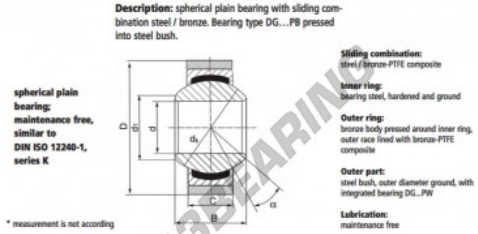

## GEEW Rod end S30-PW-DURBAL - DS30-PW-DURBAL

<https://www.123bearing.co.uk/bearing-housing/rod-end/geew/ds30-pw-durbal>

### S30-PW

order number	measurement [mm]			
type	D	B	C	d <sub>1</sub>
S 30 PW	30	37	25,00	34,8

type	D	d <sub>1</sub>	α [°]	load rating C <sub>0</sub> [N]	weight [kg]
S 30 PW	66*	50,8	15	318	0,610

## PRODUCT FEATURES

Brand	DURBAL
N° Ean13	3663952510880
Inside diameter	30 mm
Outside diameter	66 mm
Thickness	25 mm
Type	GEEW
Weight	610 g
Lubrication	without
Packaging	1

[contact@123bearing.co.uk](mailto:contact@123bearing.co.uk)