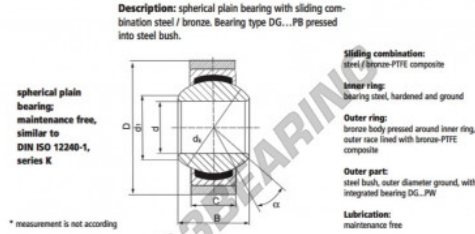

GEEW Rod end S22-PW-DURBAL - DS22-PW-DURBAL

<https://www.123bearing.co.uk/bearing-housing/rod-end/geew/ds22-pw-durbal>

S22-PW

order number	measurement [mm]			
type	D	B	C	d ₁
S 22 PW	22	28	20,00	25,8

type	D	d ₁	α [°]	load rating C ₀ [N]	weight [kg]
S 22 PW	50*	38,1	15	191	0,280

PRODUCT FEATURES

Brand	DURBAL
N° Ean13	3663952510842
Inside diameter	22 mm
Outside diameter	50 mm
Thickness	20 mm
Type	GEEW
Weight	280 g
Lubrication	without
Packaging	1

contact@123bearing.co.uk

02038 087 274