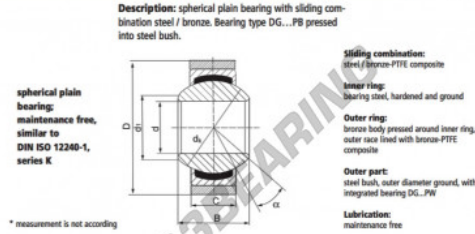

## GEEW Rod end S20-PW-DURBAL - S20-PW-DURBAL

<https://www.123bearing.co.uk/bearing-housing/rod-end/geew/s20-pw-durbal>

### S20-PW

order number	measurement [mm]			
type	D	B	C	d <sub>1</sub>
S 20 PW	20	25	18,00	24,3

type	D	measurement [mm]	α [°]	load rating C <sub>0</sub> [kN]	weight [kg]
S 20 PW	46°	34,9	15	157	0,230

## PRODUCT FEATURES

Brand	DURBAL
N° Ean13	3663952510835
Inside diameter	20 mm
Outside diameter	46 mm
Thickness	18 mm
Type	GEEW
Weight	230 g
Lubrication	without
Packaging	1

[contact@123bearing.co.uk](mailto:contact@123bearing.co.uk)