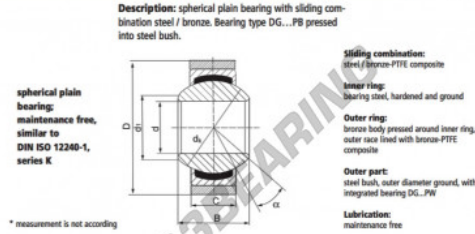

GEEW Rod end S12-PW-DURBAL - S12-PW-DURBAL

<https://www.123bearing.co.uk/bearing-housing/rod-end/geew/s12-pw-durbal>

S12-PW

| order number | measurement [mm] | | | |
|--------------|------------------|----|-------|----------------|
| type | D | B | C | d ₁ |
| S 12 PW | 12 | 16 | 12,00 | 15,4 |

| type | D | measurement [mm] | d ₁ | α [°] | load rating C ₀ [N] | weight [kg] |
|---------|-----|------------------|----------------|-------|--------------------------------|-------------|
| S 12 PW | 30° | 22,2 | 13 | 67 | 0,080 | |

PRODUCT FEATURES

| | |
|------------------|-------------------|
| Brand | DURBAL |
| N° Ean13 | 3663952510750 |
| Inside diameter | 12 mm |
| Inside diameter | 0.472" inch |
| Outside diameter | 30 mm |
| Outside diameter | 1.181" inch |
| Thickness | 12 mm |
| Thickness | 0.472" inch |
| Type | GEEW |
| Weight | 80 g |
| Thread | Right-hand thread |
| Lubrication | without |
| Packaging | 1 |