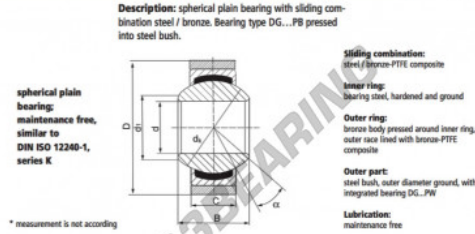

GEEW Rod end S10-PW-DURBAL - S10-PW-DURBAL

<https://www.123bearing.co.uk/bearing-housing/rod-end/geew/s10-pw-durbal>

S10-PW

order number	measurement [mm]			
type	D	B	C	d ₁
S 10 PW	10	14	10,50	12,9

type	D	measurement [mm]	d ₁	α [°]	load rating C ₀ [N]	weight [kg]
S 10 PW	26*	19,0	13	50	0,040	

PRODUCT FEATURES

Brand	DURBAL
N° Ean13	3663952510729
Inside diameter	10 mm
Outside diameter	26 mm
Thickness	10.5 mm
Type	GEEW
Weight	40 g
Lubrication	without
Packaging	1

contact@123bearing.co.uk

02038 087 274