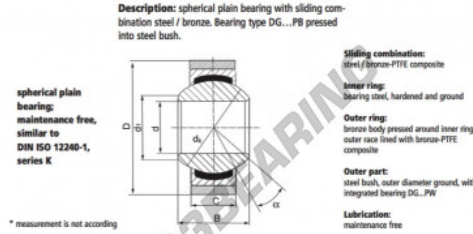

GEEW Rod end S6-PW-DURBAL - S6-PW-DURBAL

<https://www.123bearing.co.uk/bearing-housing/rod-end/geew/s6-pw-durbal>

S6-PW

order number	measurement [mm]			
type	D	B	C	d ₁
S 6 PW	18	9	6,75	8,9

type	D	d ₁	α [°]	load rating C ₀ [N]	weight [kg]
S 6 PW	18*	12,7	13	22	0,013

PRODUCT FEATURES

Brand	DURBAL
N° Ean13	3663952510682
Inside diameter	6 mm
Inside diameter	0.236" inch
Outside diameter	18 mm
Outside diameter	0.709" inch
Thickness	6.75 mm
Thickness	0.266" inch
Type	GEEW
Weight	13 g
Lubrication	without
Packaging	1