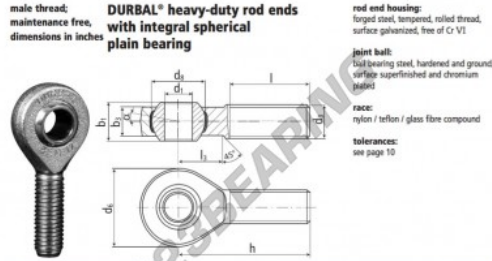

SA Rod end BEM1-1-21-502-DURBAL - BEM1-1-21-502-DURBAL

<https://www.123bearing.co.uk/bearing-housing/rod-end/sa/bem1-1-21-502-durbal>

BEM1/1-21-502

order number		measurements [inches]						
type	right hand thread / left hand thread	d_1	d_2 class 2	d_3	d_4	h_1	h_2	
BEM 1/1 -21	-502	1.000	1.0000-14 UNS	2.362	1.688	1.220	.866	
measurements [inches]		weight		basic load rating				
type	h	l	l_3	α_1 [°]	α_2 [°]	weight [kg]	basic load rating dyn. [N]	rating stat. [kN]
BEM 1/1	3.720	2.244	1.200	15,5	10,0	0,562	45350	113380

PRODUCT FEATURES

Brand	DURBAL
N° Ean13	3663952510514
Inside diameter	25.4 mm
Outside diameter	59.99 mm
Thickness	30.99 mm
Type	SA
Weight	562 g
Thread	Left-hand thread
Lubrication	without
Packaging	1

contact@123bearing.co.uk