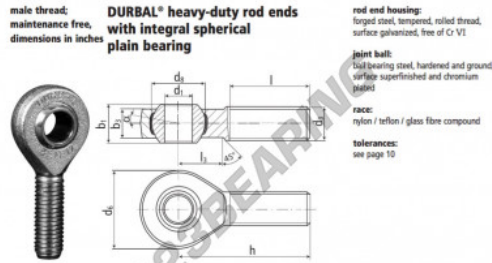

SA Rod end BEM1-1-21-501-DURBAL - BEM1-1-21-501-DURBAL

<https://www.123bearing.co.uk/bearing-housing/rod-end/sa/bem1-1-21-501-durbal>

BEM1/1-21-501

order number		measurements [inches]						
type	right hand thread / left hand thread	d ₁	d ₂ class 2	d ₃	d ₄	b ₁	b ₂	
BEM 1/1 -21	-501	1.000	1.0000-14 UNS	2.362	1.688	1.220	.866	
measurements [inches]		weight		basic load rating				
type	h	l	b ₂	α ₁ [°] [°]	α ₂ [°] [°]	(kg)	dyn. [N]	stat. C ₀ [lbf]
BEM 1/1	3.720	2.244	1.200	15,5	10,0	0,562	45350	113380

PRODUCT FEATURES

Brand	DURBAL
N° Ean13	3663952510507
Inside diameter	25.4 mm
Outside diameter	59.99 mm
Thickness	30.99 mm
Type	-
Weight	562 g
Thread	-
Lubrication	-
Packaging	-

contact@123bearing.co.uk

02038 087 274