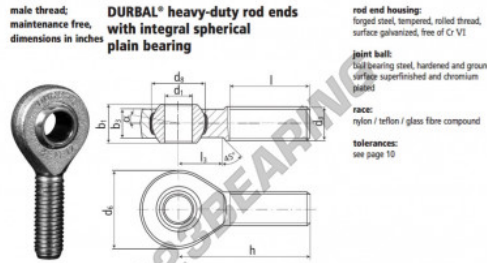

SA Rod end BEM1-1-20-501-DURBAL - BEM1-1-20-501-DURBAL

<https://www.123bearing.co.uk/bearing-housing/rod-end/sa/bem1-1-20-501-durbal>

BEM1/1-20-501

order number		measurements [inches]						
type	right-hand thread / left-hand thread	d_1	d_2 class 2	d_3	d_4	h_1	h_2	
BEM 1/1 -20	-501	1.000	1.0000-12 UNF	2.362	1.688	1.220	.866	
measurements [inches]		weight		basic load rating				
type	h	l	b_1 [g]	b_2 [g]	C_0 [N]	C_0 [kN]		
BEM 1/1	3.720	2.244	1.200	15,5	10,0	0,562	45350 113380	

PRODUCT FEATURES

Brand	DURBAL
N° Ean13	3663952510491
Inside diameter	25.4 mm
Outside diameter	59.99 mm
Thickness	30.99 mm
Type	SA
Weight	562 g
Thread	Right-hand thread
Lubrication	without
Packaging	1

contact@123bearing.co.uk