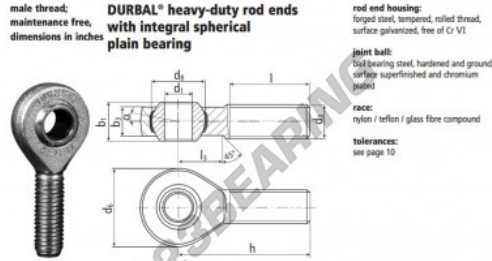

SA Rod end BEM5-8-20-501-DURBAL - BEM5-8-20-501-DURBAL

<https://www.123bearing.co.uk/bearing-housing/rod-end/sa/bem5-8-20-501-durbal>

BEM5/8-20-501

order number		measurements [inches]						
type	right hand thread / left hand thread	d ₁	d ₂ class 2	d ₃	d ₄	h ₁	l ₃	
BEM 5/8 -20	-501	.625	.6250-18 UNF	1.654	1.125	.827	.590	
measurements [inches]		weight		basic load rating				
type	h	l	l ₃	α ₁ [°]	α ₂ [°]	dyn. C [N]	stat. C ₀ [lbf]	
BEM 5/8	2.618	1.574	.944	15,5	8,5	0,202	22410 56020	

PRODUCT FEATURES

Brand	DURBAL
N° Ean13	3663952510453
Inside diameter	15.88 mm
Outside diameter	42.01 mm
Thickness	21.01 mm
Type	SA
Weight	202 g
Thread	Right-hand thread
Lubrication	without
Packaging	1

contact@123bearing.co.uk