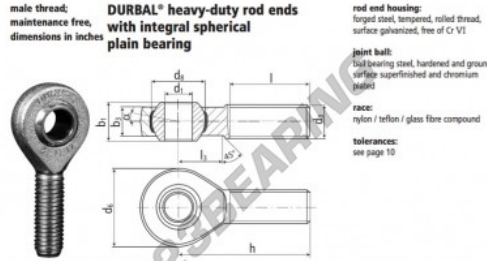

# SA Rod end BEM3-8-20-501-DURBAL - BEM3-8-20-501-DURBAL

<https://www.123bearing.co.uk/bearing-housing/rod-end/sa/bem3-8-20-501-durbal>

## BEM3/8-20-501

order number		measurements [inches]						
type	right hand thread / left hand thread	d <sub>1</sub>	d <sub>2</sub> class 2	d <sub>3</sub>	d <sub>4</sub>	h <sub>1</sub>	l <sub>3</sub>	
BEM 3/8 -20	-501	.375	.3750-24 UNF	1.000	.719	.499	.A05	
		measurements [inches]				weight	basic load rating	
type	h	l	l <sub>3</sub>	α <sub>1</sub> <sup>°</sup> [°]	α <sub>2</sub> <sup>°</sup> [°]	(kg)	dyn. [N]	stat. C <sub>0</sub> [kN]
BEM 3/8	1.948	1.240	.629	9,5	5,5	0,049	7650	19120

## PRODUCT FEATURES

Brand	DURBAL
N° Ean13	3663952510415
Inside diameter	9.53 mm
Outside diameter	25.4 mm
Thickness	12.67 mm
Type	SA
Weight	49 g
Thread	Right-hand thread
Lubrication	without
Packaging	1

[contact@123bearing.co.uk](mailto:contact@123bearing.co.uk)