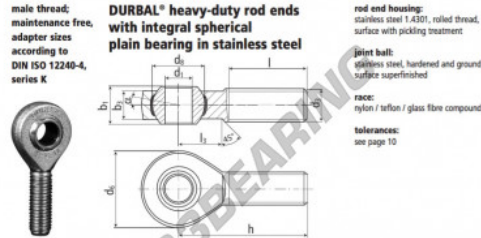

SA Rod end BEM18-60-501-DURBAL - BEM18-60-501-DURBAL

<https://www.123bearing.co.uk/bearing-housing/rod-end/sa/bem18-60-501-durbal>

BEM18-60-501

order number		measurements [mm]	
type	right-hand thread / left-hand thread	d ₁	d ₂
BEM 18 -60	-501	18	M 18 x 1,5
measurements [mm]		d ₃	d ₄
type	h	l	l ₃
BEM 18	72	44	25
		α ₁ [°]	α ₂ [°]
		15,0	9,5
		weight	basic load rating
		[kg]	dyn stat. C ₁ [N] C ₂ [N]
		0,250	16160 46500

PRODUCT FEATURES

Brand	DURBAL
N° Ean13	3663952509822
Inside diameter	18 mm
Inside diameter	0.709" inch
Outside diameter	46 mm
Outside diameter	1.811" inch
Thickness	23 mm
Thickness	0.906" inch
Type	SA
Weight	250 g
Thread	Right-hand thread
Lubrication	without
Packaging	1