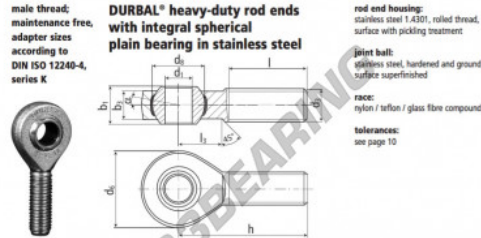

SA Rod end BEM10-60-501-DURBAL - BEM10-60-501-DURBAL

<https://www.123bearing.co.uk/bearing-housing/rod-end/sa/bem10-60-501-durbal>

BEM10-60-501

order number		measurements [mm]			
type	right-hand thread / left-hand thread	d ₁	d ₂		
BEM 10 -60	-501	10	M 10		
		d ₃	d ₄		
		28	19,00		
		h ₁	b ₃		
		14	10,5		
measurements [mm]		weight		basic load rating	
type	h	l	l ₁	α ₁ ¹	α ₂ ¹
BEM 10	48	29	15	13,5	8,0
				[kg]	dyn
				0,060	C
					stat.
					C ₁₀
					[N]
					C ₂₀
					[N]
					6400
					14000

PRODUCT FEATURES

Brand	DURBAL
N° Ean13	3663952509730
Inside diameter	10 mm
Outside diameter	28 mm
Thickness	14 mm
Type	SA
Weight	60 g
Thread	Right-hand thread
Lubrication	without
Packaging	1

contact@123bearing.co.uk