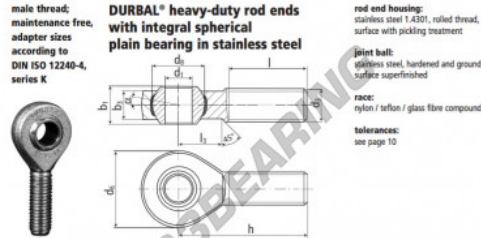

## SA Rod end BEM08-60-501-DURBAL - BEM08-60-501-DURBAL

<https://www.123bearing.co.uk/bearing-housing/rod-end/sa/bem08-60-501-durbal>

### BEM08-60-501

order number		measurements [mm]	
type	right-hand thread / left-hand thread	d <sub>1</sub>	d <sub>2</sub>
BEM 08 -60	-501	8	M 8
		d <sub>3</sub>	d <sub>4</sub>
		24	15,82
		h <sub>1</sub>	b <sub>1</sub>
		12	9,0

measurements [mm]			weight		basic load rating	
type	h	l	l <sub>1</sub>	α <sub>1</sub> <sup>1</sup> [°]	α <sub>2</sub> <sup>1</sup> [°]	dyn. C [N]
BEM 08	42	25	15	14,5	7,5	4280
						8800

## PRODUCT FEATURES

Brand	DURBAL
N° Ean13	3663952509709
Inside diameter	8 mm
Outside diameter	24 mm
Thickness	12 mm
Type	SA
Weight	38 g
Thread	Right-hand thread
Lubrication	without
Packaging	1

[contact@123bearing.co.uk](mailto:contact@123bearing.co.uk)