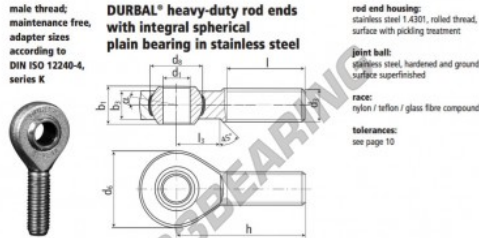

## SA Rod end BEM05-60-502-DURBAL - BEM05-60-502-DURBAL

<https://www.123bearing.co.uk/bearing-housing/rod-end/sa/bem05-60-502-durbal>

### BEM05-60-502

order number	right-hand thread	left-hand thread	measurements [mm]						
type			d <sub>1</sub>	d <sub>2</sub>	d <sub>3</sub>	l	b <sub>1</sub>	b <sub>2</sub>	
BEM 05 -60		-502	S	M 5	18	11,06	8	6,0	
			measurements [mm]			weight		basic load rating	
type	h	l	l <sub>3</sub>	α <sub>1</sub> [°]	α <sub>2</sub> [°]	[kg]	C	C <sub>2</sub>	stat. [N]
BEM 05	33	20	9	13,0	7,5	0,014	2400		3500

## PRODUCT FEATURES

Brand	DURBAL
N° Ean13	3663952509679
Inside diameter	5 mm
Inside diameter	0.197" inch
Outside diameter	18 mm
Outside diameter	0.709" inch
Thickness	8 mm
Thickness	0.315" inch
Type	SA
Weight	14 g
Thread	Left-hand thread
Lubrication	without
Packaging	1