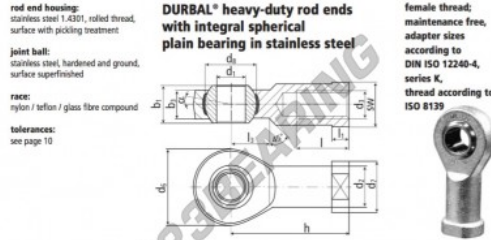

SI Rod end BEF25-60-502-DURBAL - BEF25-60-502-DURBAL

<https://www.123bearing.co.uk/bearing-housing/rod-end/si/bef25-60-502-durbal>

BEF25-60-502

order number		measurements [mm]									
type	right hand thread	left hand thread	d ₁	d ₂	d ₃	d ₆	d ₇	d ₈	b ₁	b ₃	
BEF 25	-60	-502	25	33,5	M 24 x 2	60	42	42,80	31	22,0	
measurements [mm]								weight		basic load rating	
type	h	l	l ₁	l ₃	SW	α ₁ [°]	α ₂ [°]	β [°]	C [N]	C ₀ [N]	
BEF 25	94	42	12,0	30	36	15,0	10,0	0,705	27860	79100	

PRODUCT FEATURES

Brand	DURBAL
N° Ean13	3663952509617
Inside diameter	25 mm
Inside diameter	0.984" inch
Outside diameter	60 mm
Outside diameter	2.362" inch
Thickness	31 mm
Thickness	1.22" inch
Type	SI
Weight	705 g
Thread	Left-hand thread
Lubrication	without
Packaging	1