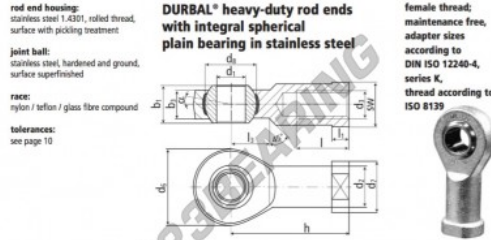

SI Rod end BEF25-60-501-DURBAL - BEF25-60-501-DURBAL

<https://www.123bearing.co.uk/bearing-housing/rod-end/si/bef25-60-501-durbal>

BEF25-60-501

order number		measurements [mm]										
type	right hand thread	left hand thread	d ₁	d ₂	d ₃	d ₆	d ₇	d ₈	b ₁	b ₃		
BEF 25	-40	-501	25	33,5	M 24 x 2	60	42	42,80	31	22,0		
type		measurements [mm]							weight		basic load rating	
h	l	l ₁	l ₃	SW	α ₁ [°]	α ₂ [°]	β [°]	C [N]	C ₀ [N]	stat.	dyn.	
BEF 25	94	42	12,0	30	36	15,0	10,0	0,705	27860	79100		

PRODUCT FEATURES

Brand	DURBAL
N° Ean13	3663952509600
Inside diameter	25 mm
Outside diameter	60 mm
Thickness	31 mm
Type	SI
Weight	705 g
Thread	Right-hand thread
Lubrication	without
Packaging	1

contact@123bearing.co.uk