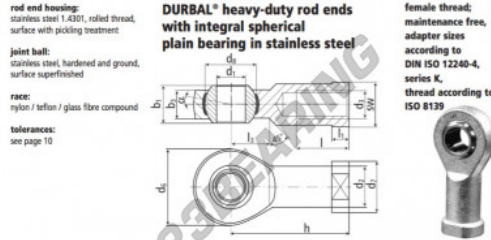

SI Rod end BEF22-60-501-DURBAL - BEF22-60-501-DURBAL

<https://www.123bearing.co.uk/bearing-housing/rod-end/si/bef22-60-501-durbal>

BEF22-60-501

order number		measurements [mm]										
type	right hand thread	left hand thread	d ₁	d ₂	d ₃	d ₆	d ₇	d ₈	b ₁	b ₃		
BEF 22	-60	-501	22	30,0	M 22 x 1,5	54	38	38,05	28	20,0		
type		measurements [mm]							weight		basic load rating	
h	l	l ₁	l ₃	SW	α ₁ [°]	α ₂ [°]	[kg]	C [N]	C ₀ [N]	stat.	dyn.	
BEF 22	84	37	12,0	26	32	15,5	10,0	0,520	23480	63600		

PRODUCT FEATURES

Brand	DURBAL
N° Ean13	3663952509594
Inside diameter	22 mm
Outside diameter	54 mm
Thickness	28 mm
Type	SI
Weight	520 g
Thread	Right-hand thread
Lubrication	without
Packaging	1

contact@123bearing.co.uk