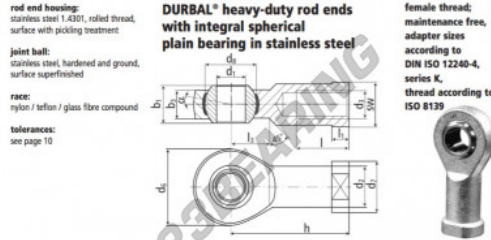

SI Rod end BEF22-60-501-DURBAL - BEF22-60-501-DURBAL

<https://www.123bearing.co.uk/bearing-housing/rod-end/si/bef22-60-501-durbal>

BEF22-60-501

order number		measurements [mm]										
type	right hand thread	left hand thread	d ₁	d ₂	d ₃	d ₆	d ₇	d ₈	b ₁	b ₃		
BEF 22	-60	-501	22	30,0	M 22 x 1,5	54	38	38,05	28	20,0		
type		measurements [mm]							weight		basic load rating	
h	l	l ₁	l ₃	SW	α ₁ [°]	α ₂ [°]	β [°]	C [N]	C ₀ [N]	stat.	dyn.	
BEF 22	84	37	12,0	26	32	15,5	10,0	0,520	23480	63600		

PRODUCT FEATURES

Brand	DURBAL
N° Ean13	3663952509594
Inside diameter	22 mm
Outside diameter	54 mm
Thickness	28 mm
Type	SI
Weight	520 g
Thread	Right-hand thread
Lubrication	without
Packaging	1

contact@123bearing.co.uk